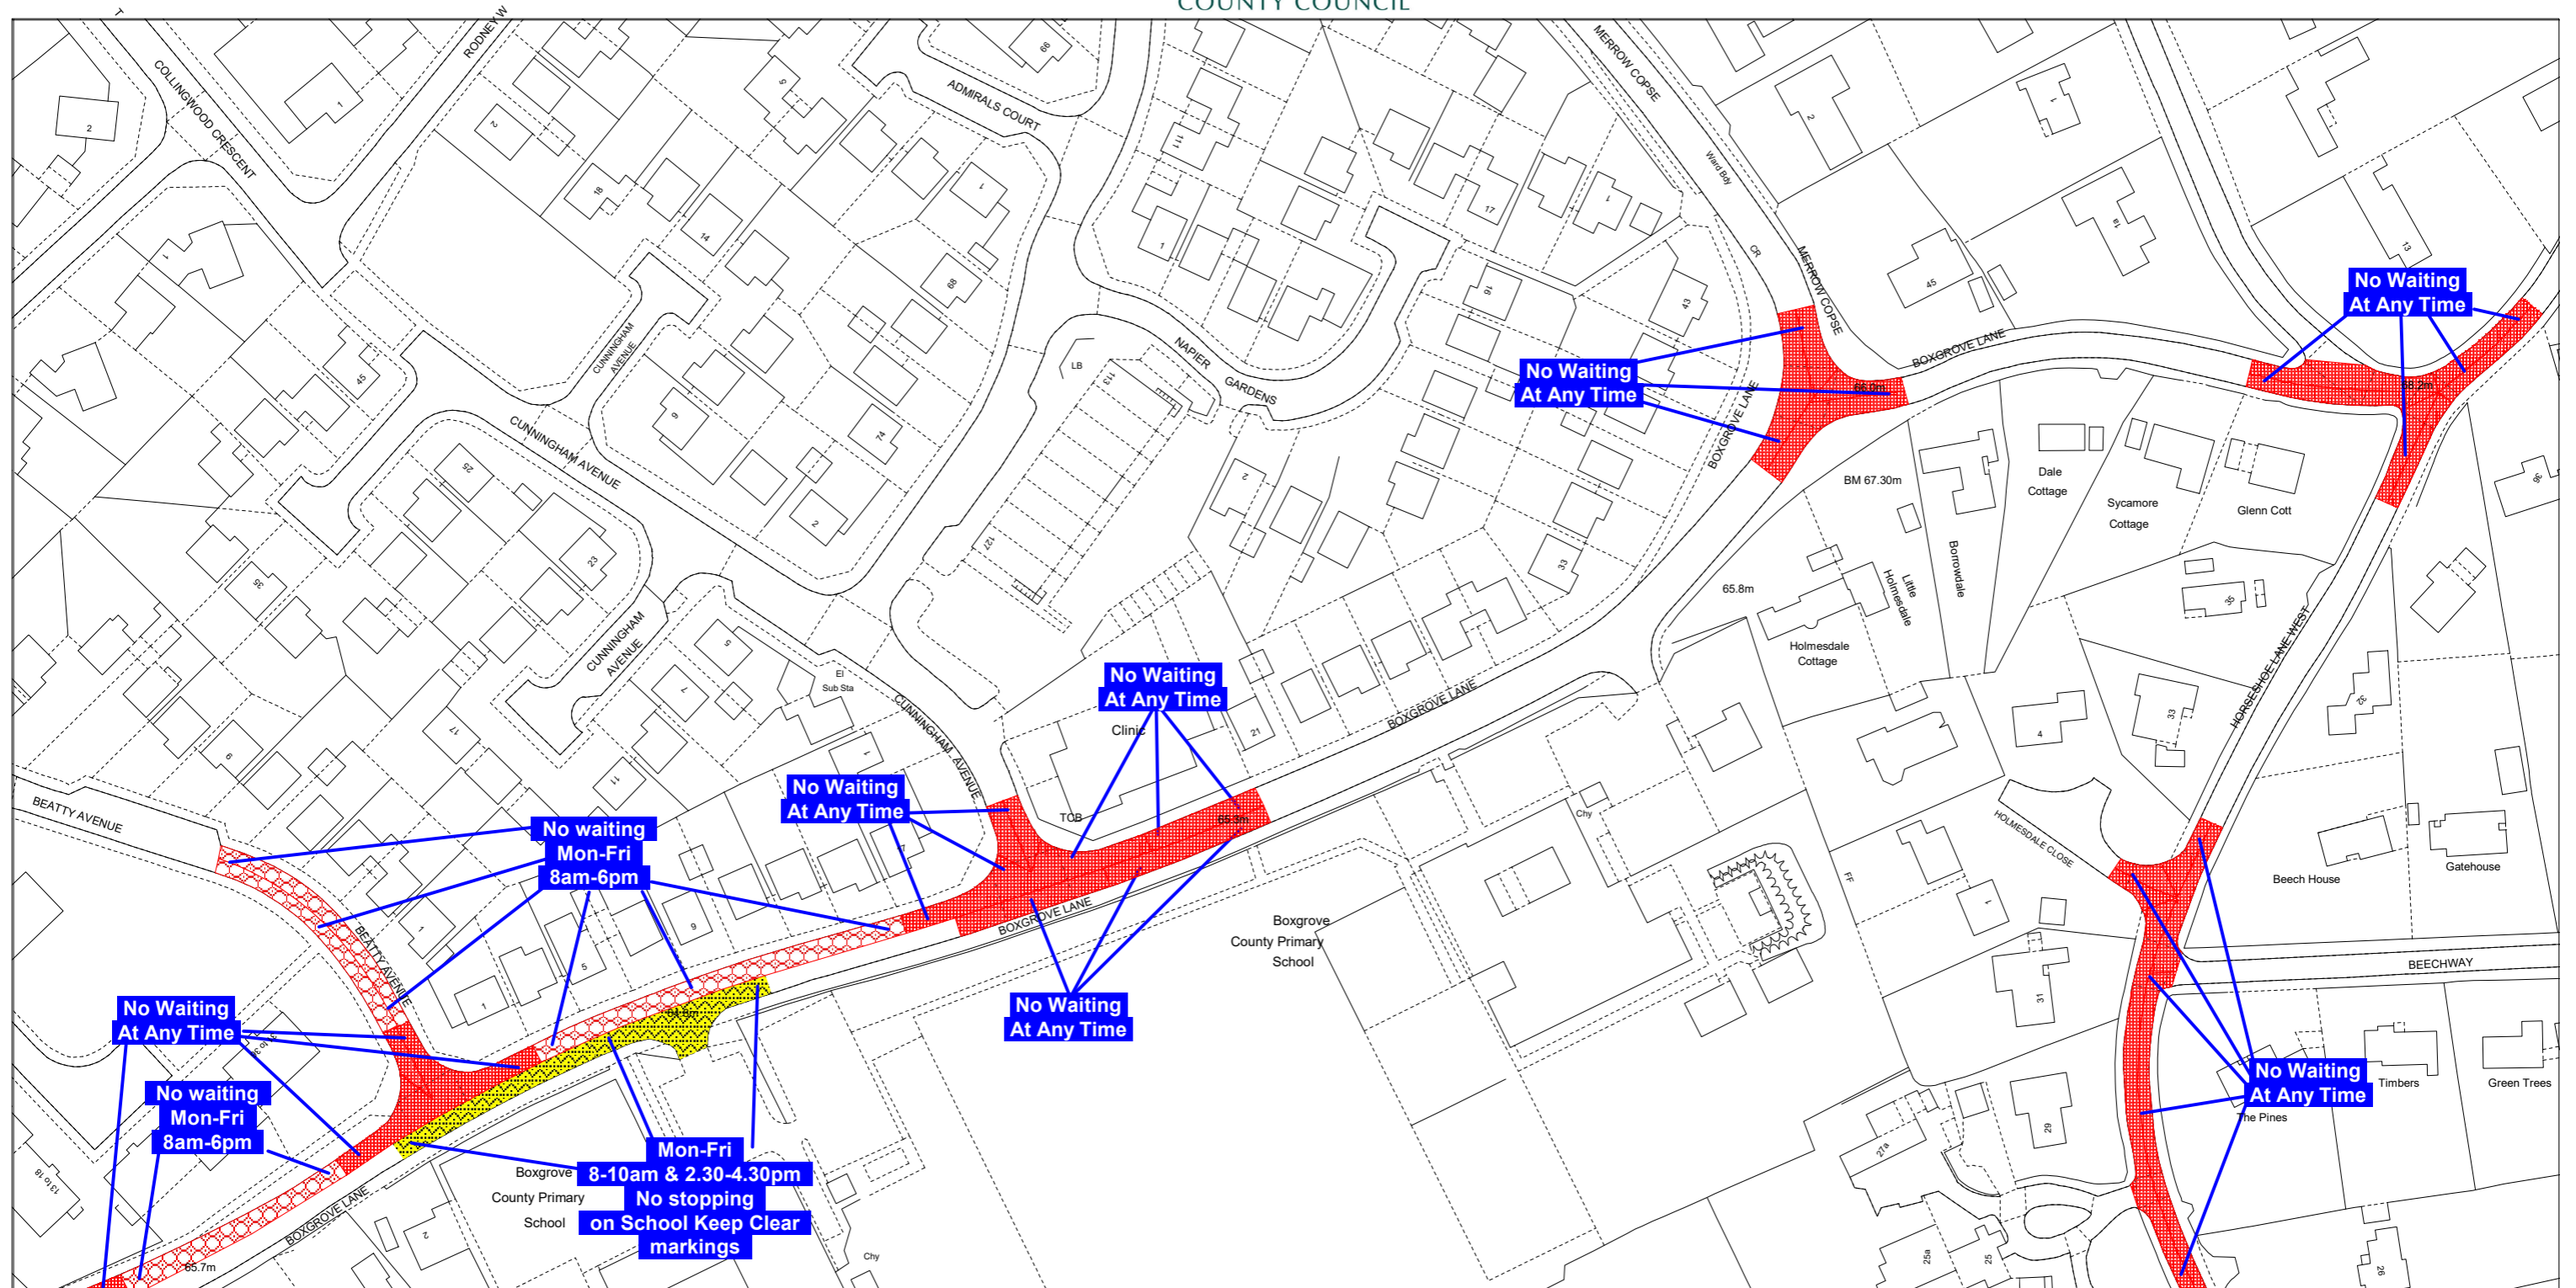

AREA CODE: AF49

SHEET REVISION NUMBER - 3
SHEET ACTIVE FROM - PROPOSED

SCALE - 1:1250

THE SURREY COUNTY COUNCIL
VARIOUS ROADS IN THE BOROUGH OF GUILDFORD
(GUILDFORD TOWN AREA OUTSIDE CONTROLLED PARKING ZONE)
(CONSOLIDATION OF WAITING RESTRICTIONS AND STREET PARKING PLACES)
ORDER 2004 AS AMENDED and including proposed changes

Guildford Borough Council
Parking Office
Laundry Road
Guildford
Surrey
GU1 4PX