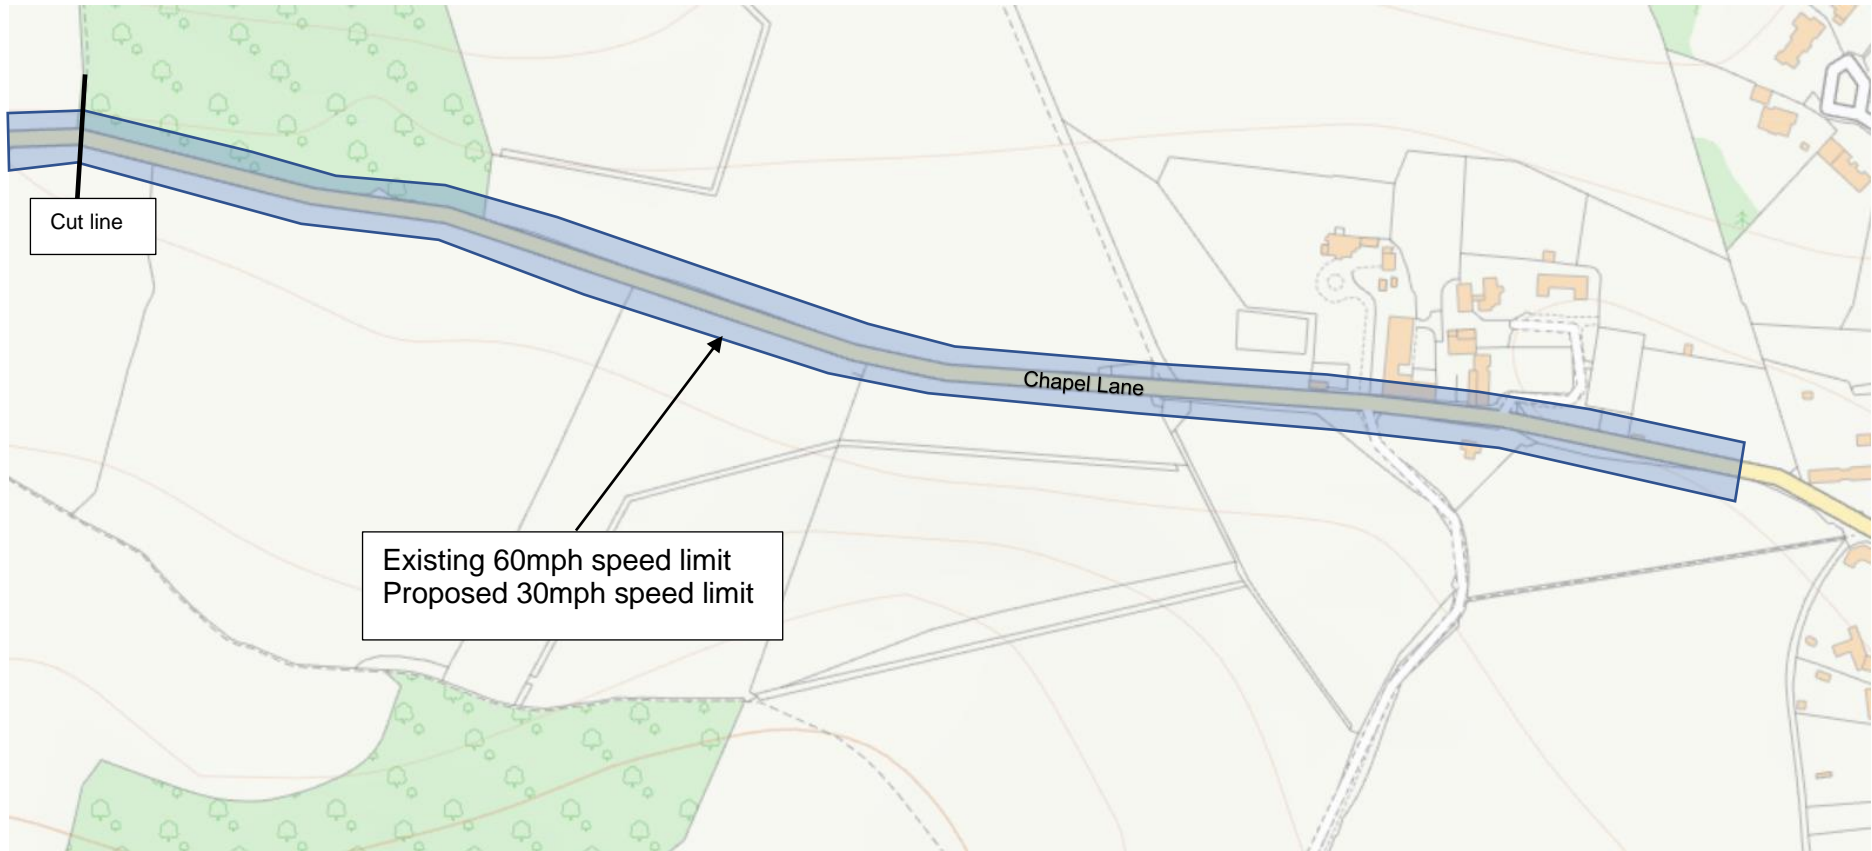

D2530 Chapel Lane, Westhumble
Proposed Speed Limit

Cut line

Chapel Lane

Existing 60mph speed limit
Proposed 30mph speed limit