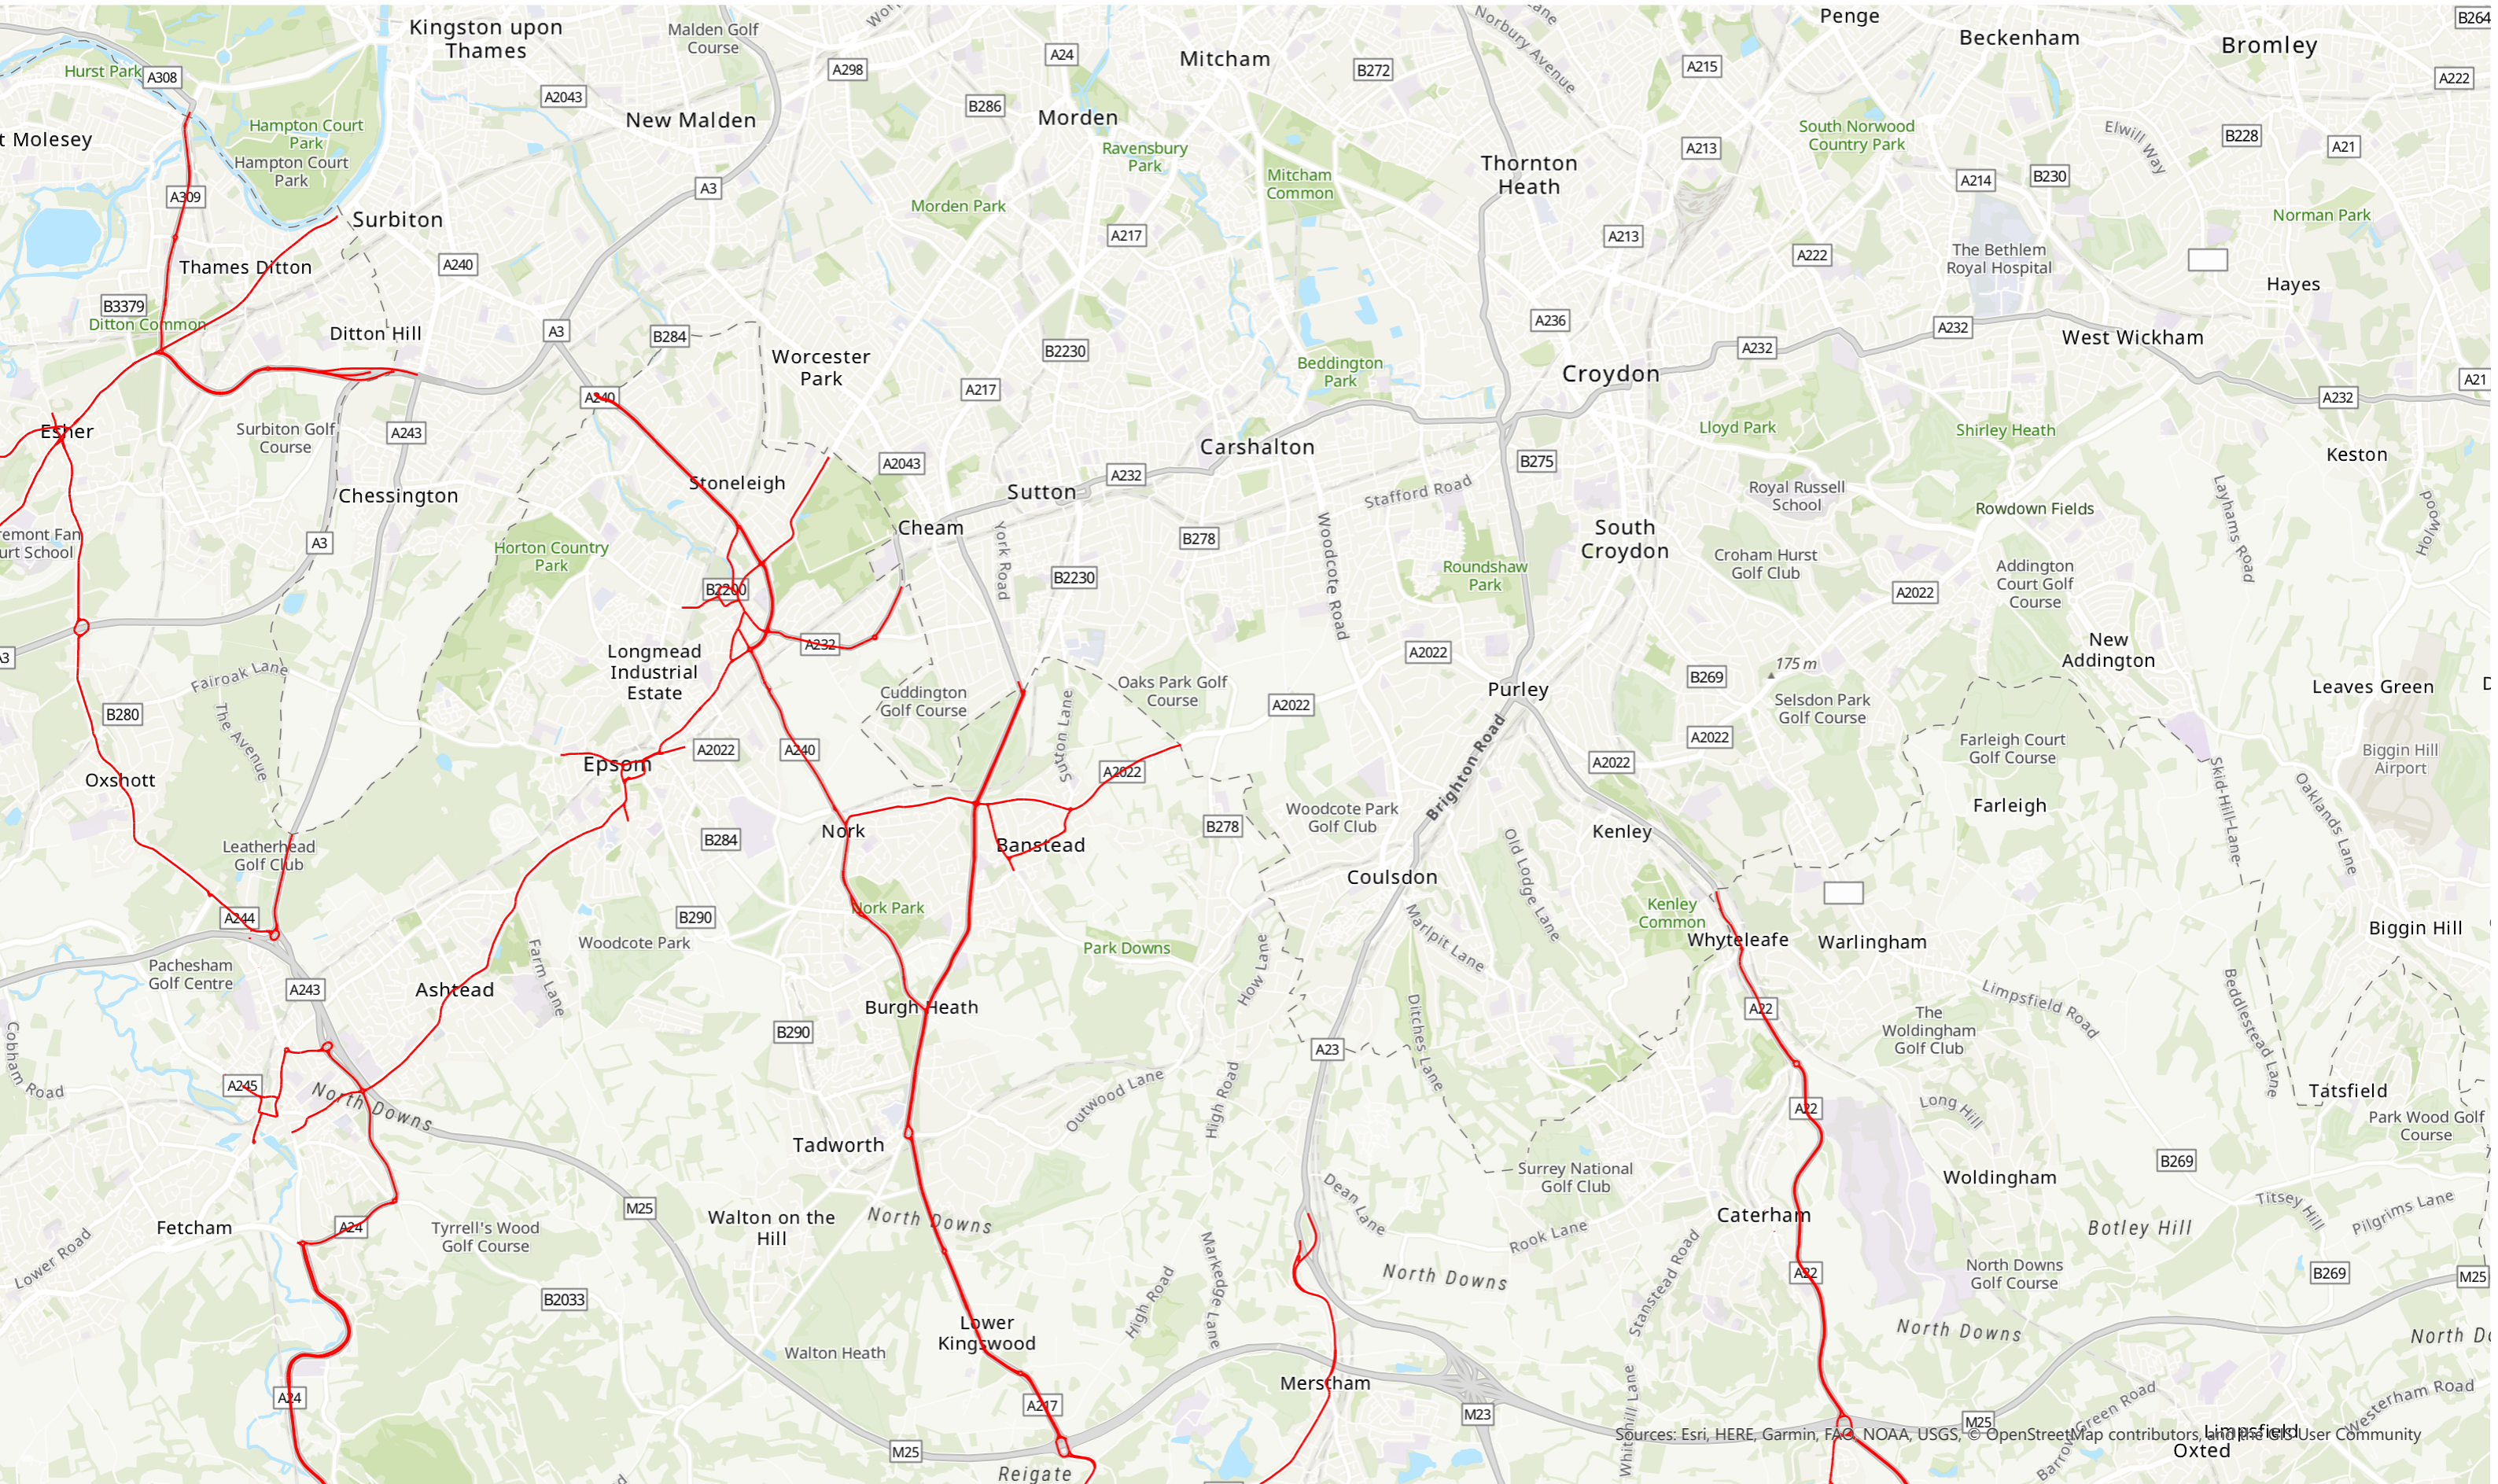

Surrey Lane Rental Scheme

Lane Rental Network: North East

SURREY
COUNTY COUNCIL

Sources: Esri, HERE, Garmin, FAO, NOAA, USGS, © OpenStreetMap contributors, and the GIS User Community