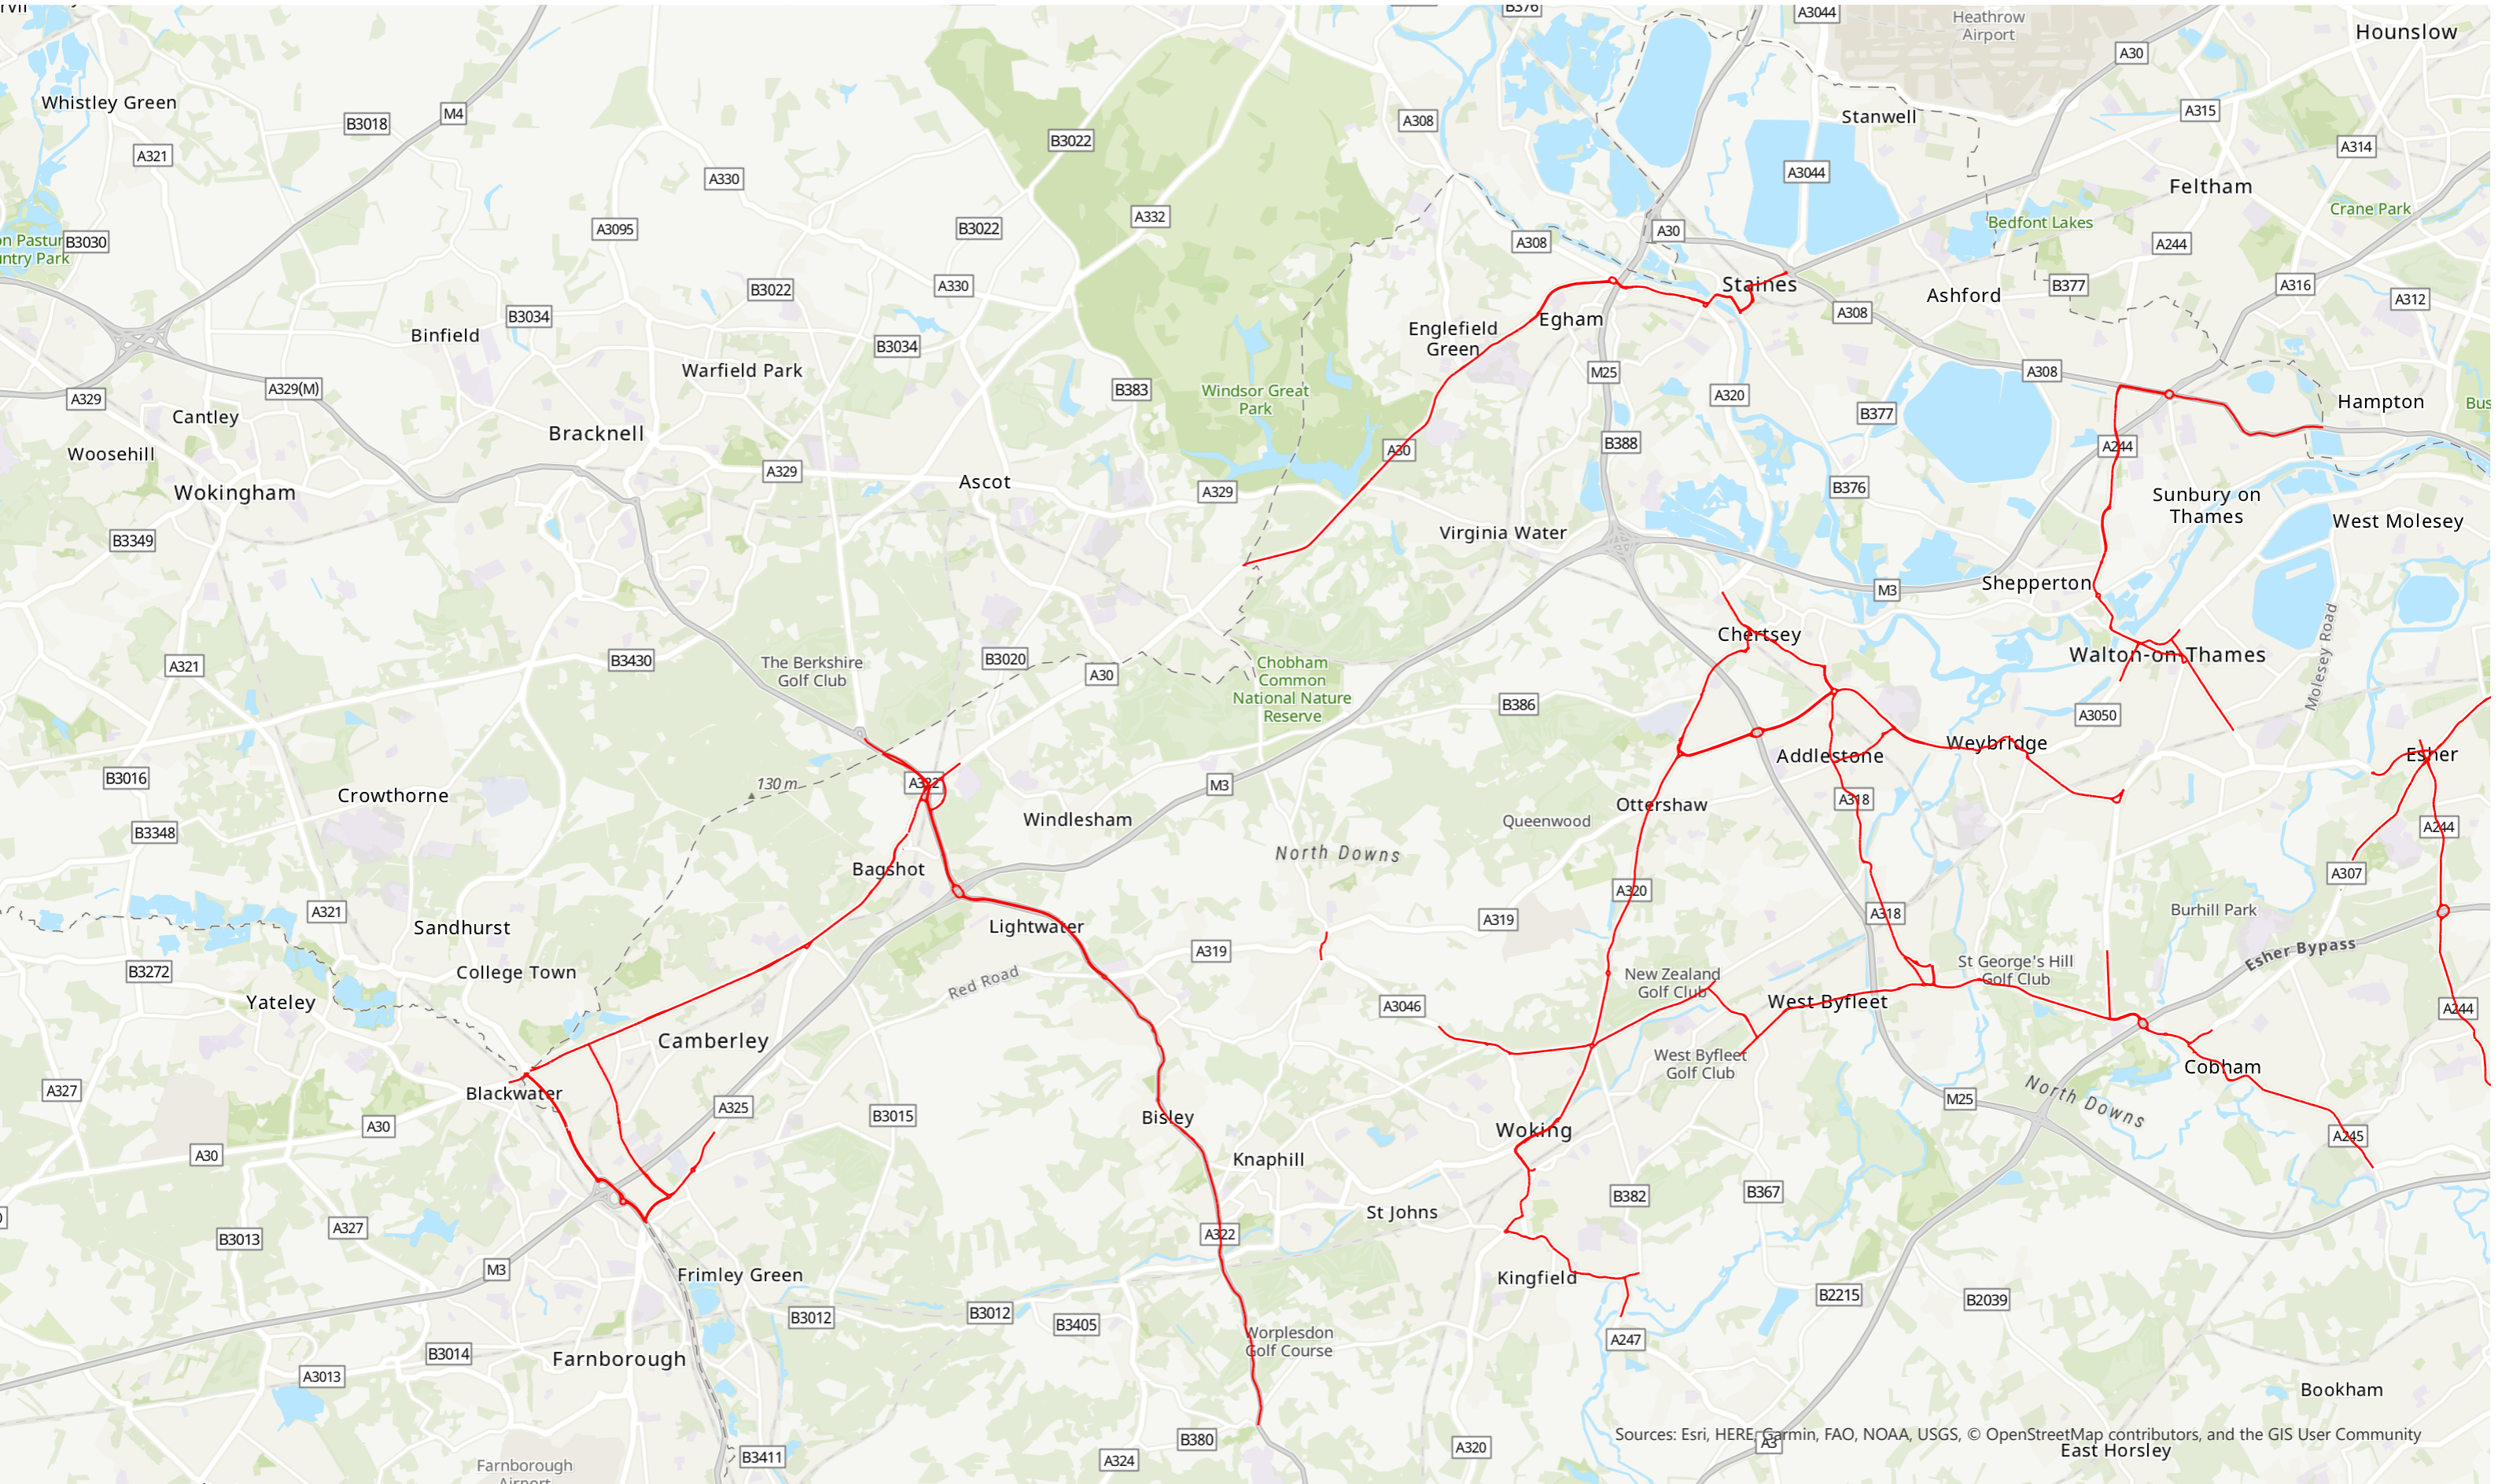

# Surrey Lane Rental Scheme

## Lane Rental Network: North West

**SURREY**  
COUNTY COUNCIL

Sources: Esri, HERE, Garmin, FAO, NOAA, USGS, © OpenStreetMap contributors, and the GIS User Community East Horsley