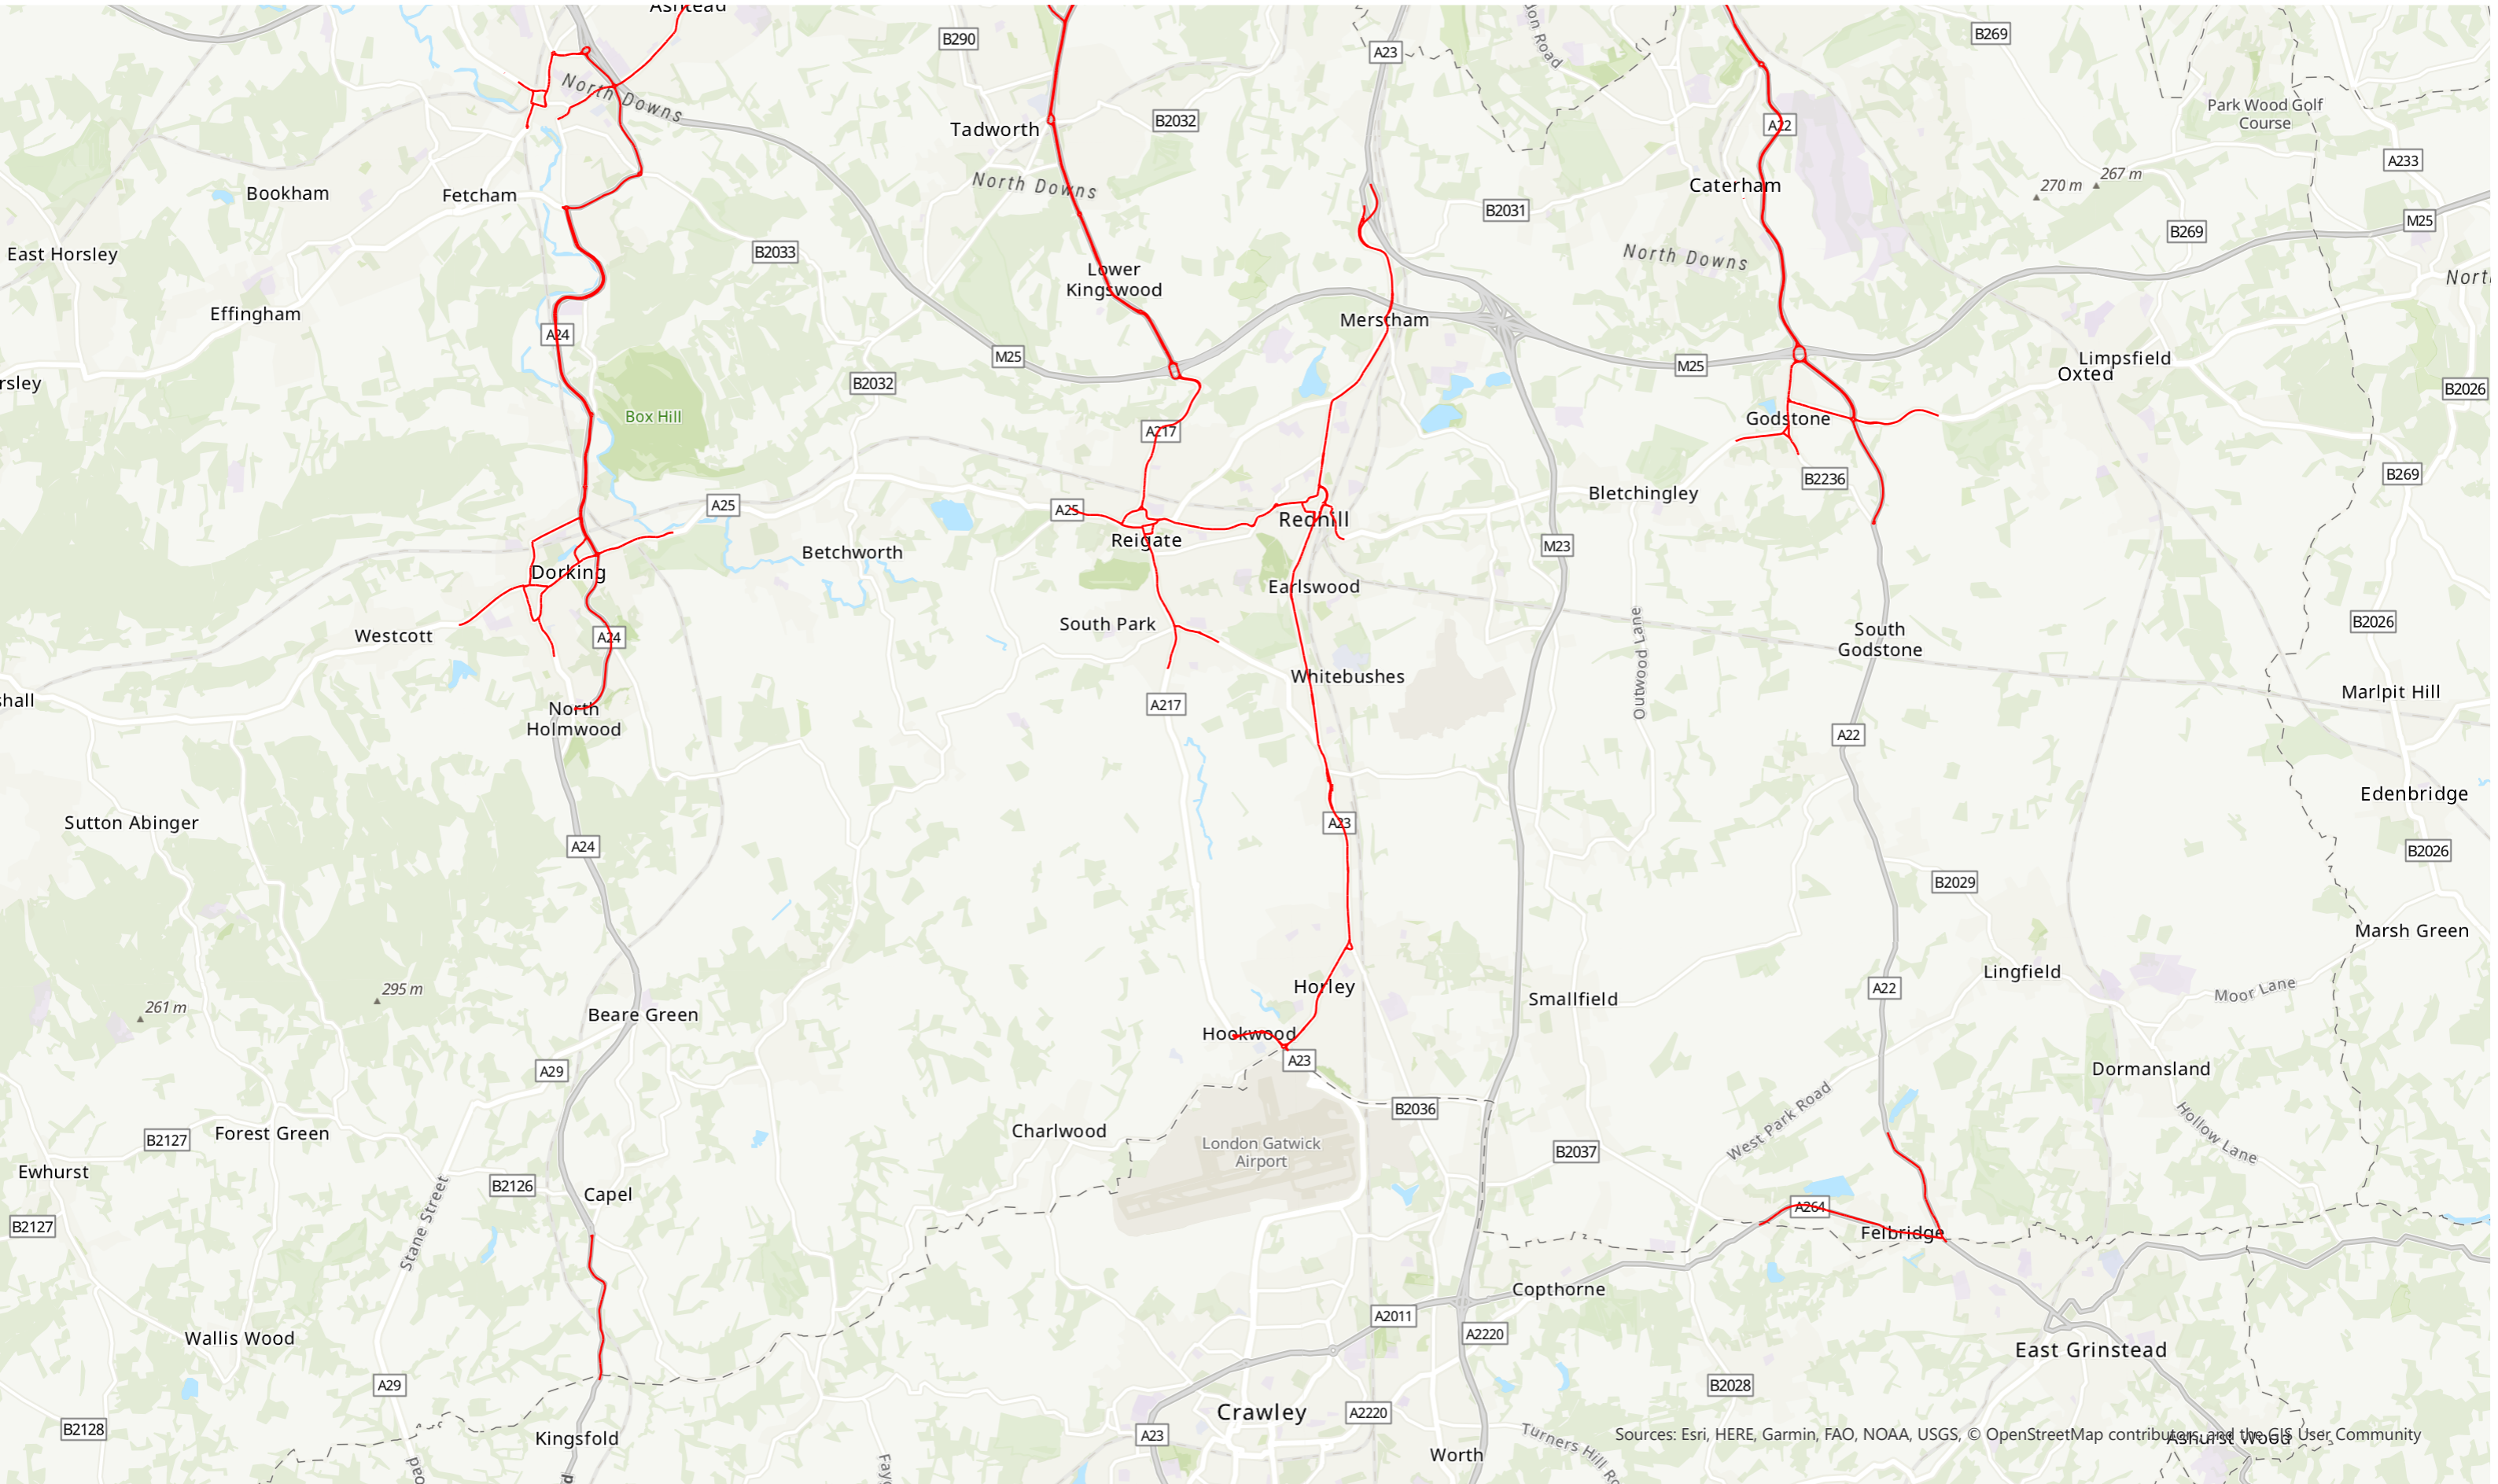

Surrey Lane Rental Scheme

Lane Rental Network: South East

SURREY
COUNTY COUNCIL

Sources: Esri, HERE, Garmin, FAO, NOAA, USGS, © OpenStreetMap contributors and the GIS User Community