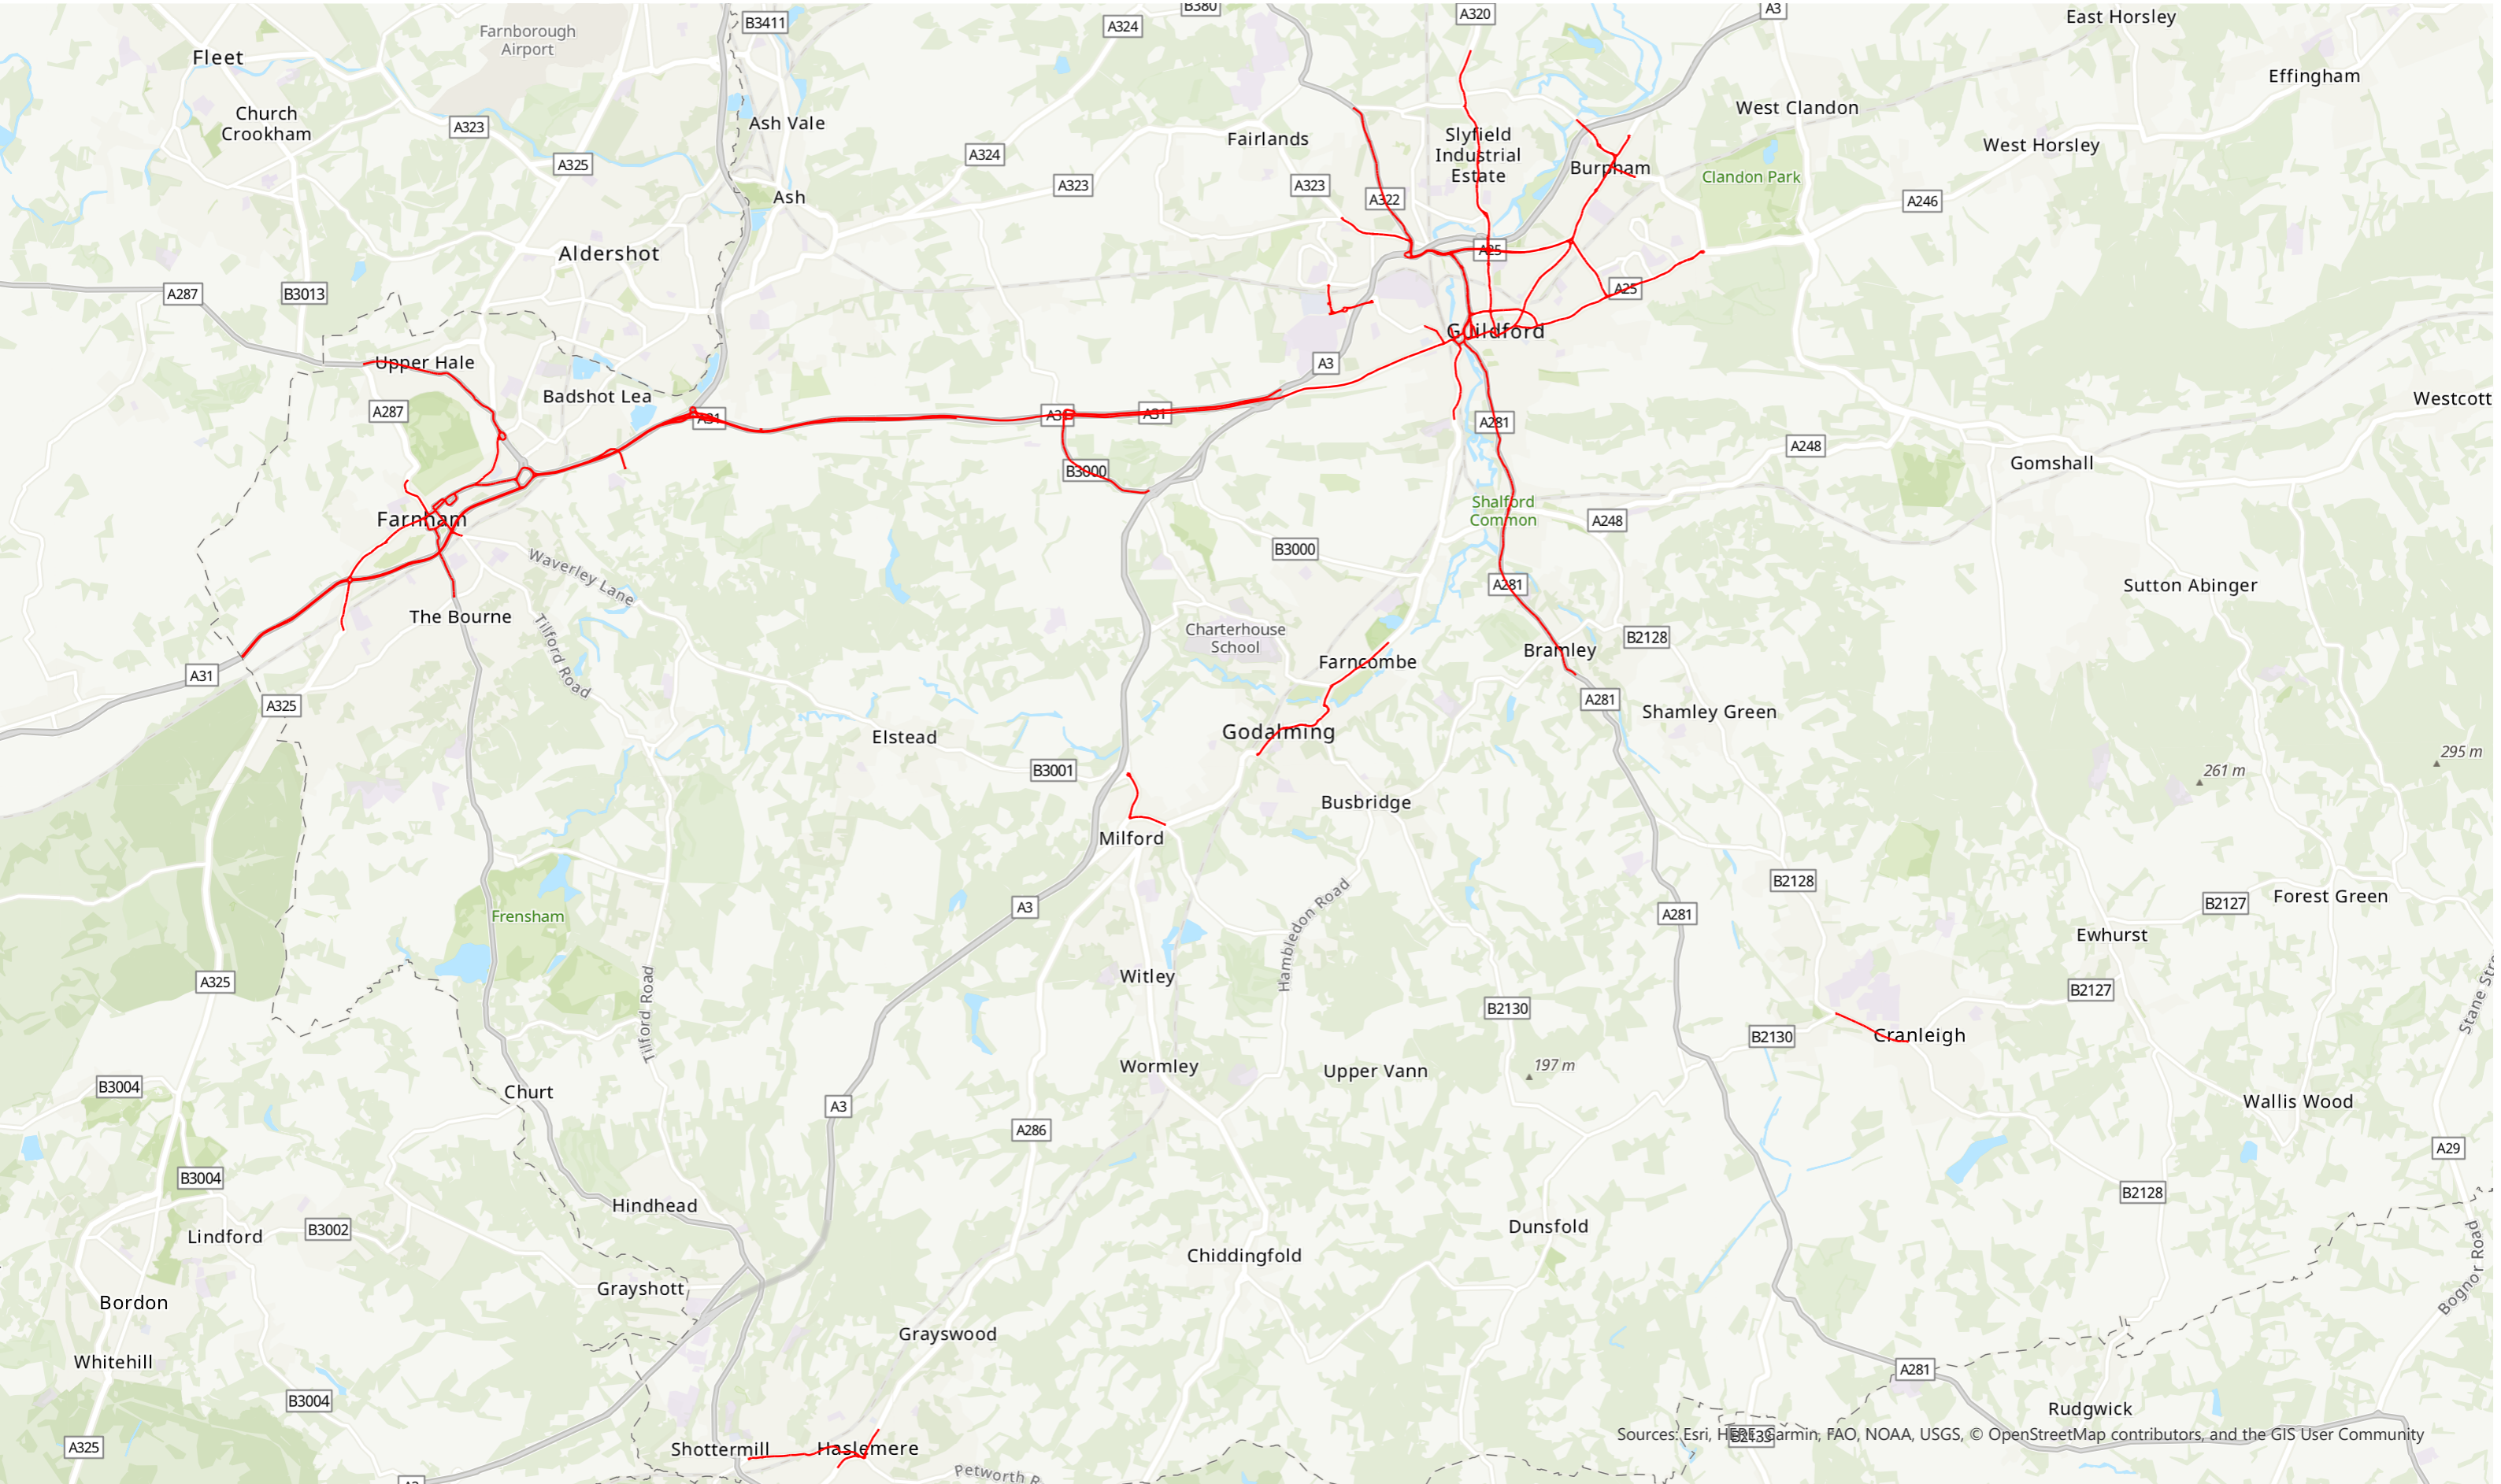

Surrey Lane Rental Scheme

Lane Rental Network: South West

SURREY
COUNTY COUNCIL

Sources: Esri, HERE, Garmin, FAO, NOAA, USGS, © OpenStreetMap contributors, and the GIS User Community