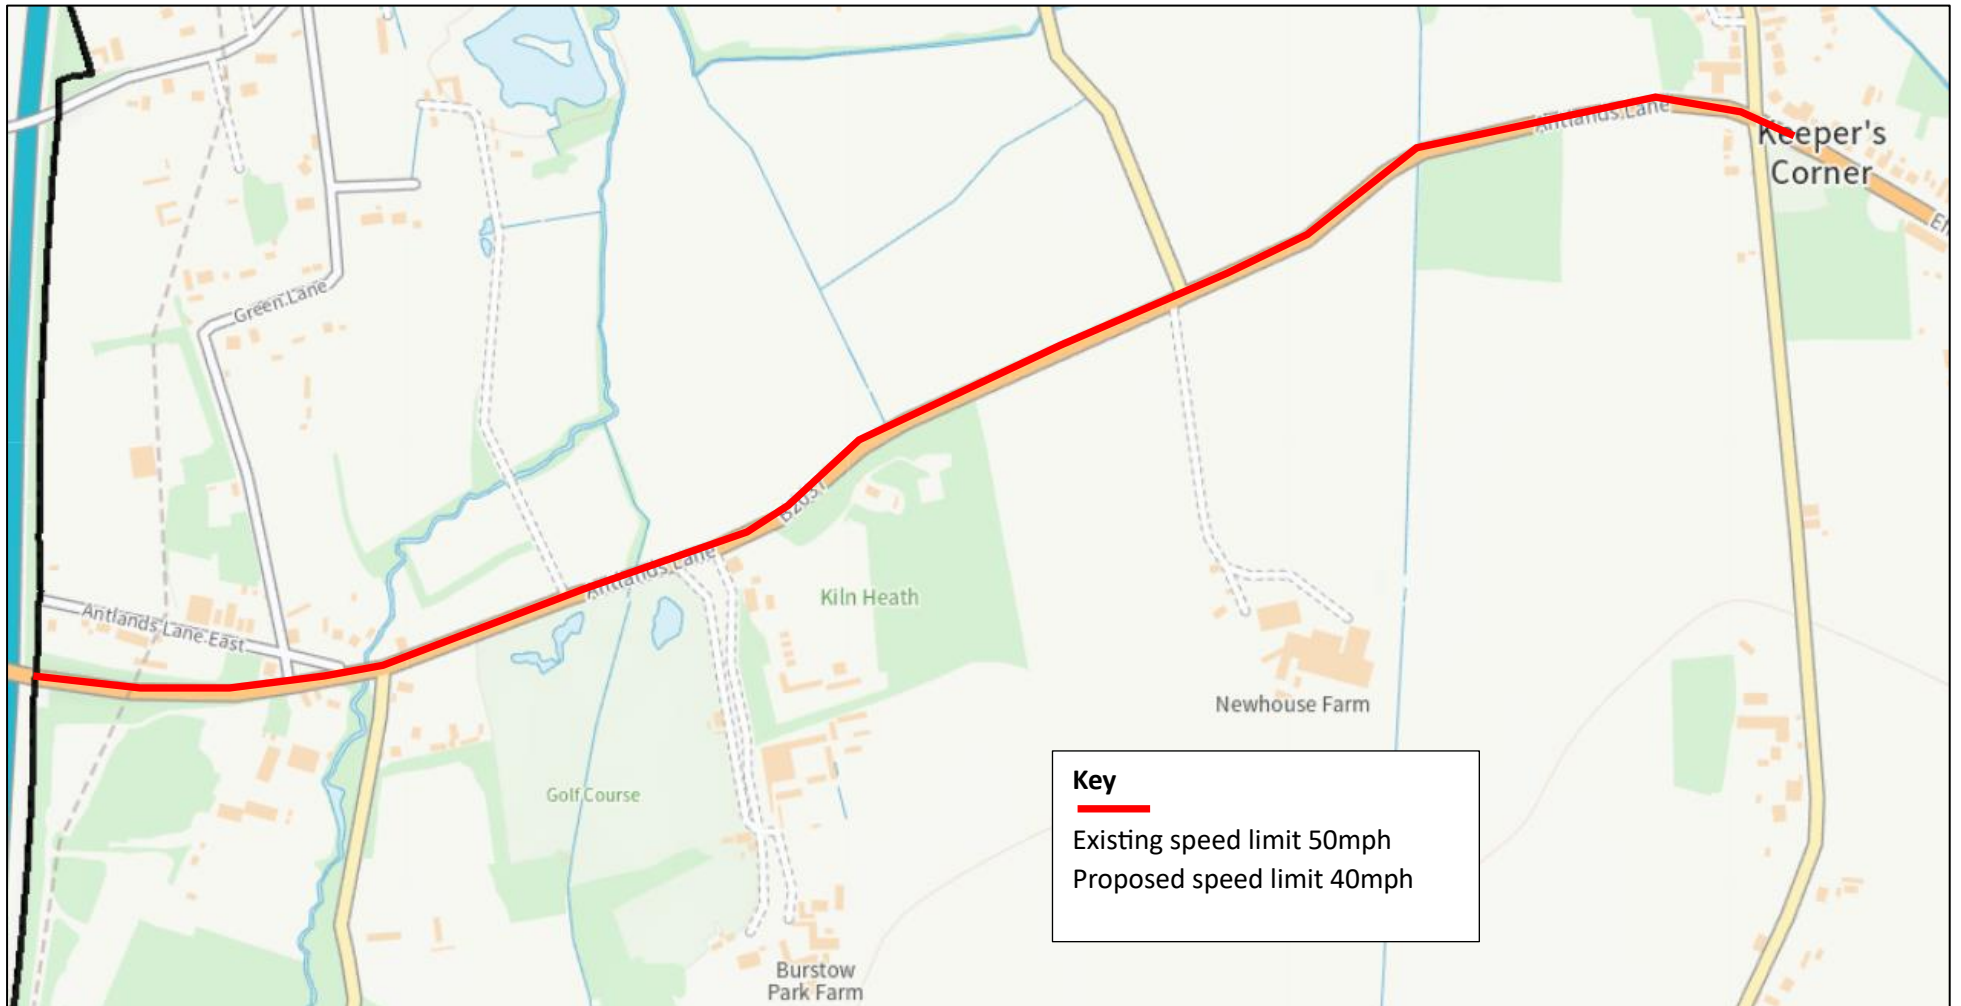

### Antlands Lane, Shipley Bridge TRO plan.

# C67 Keepers Corner, Copthorne TRO plan

## B2037 Effingham Road, Copthorne TRO plan.