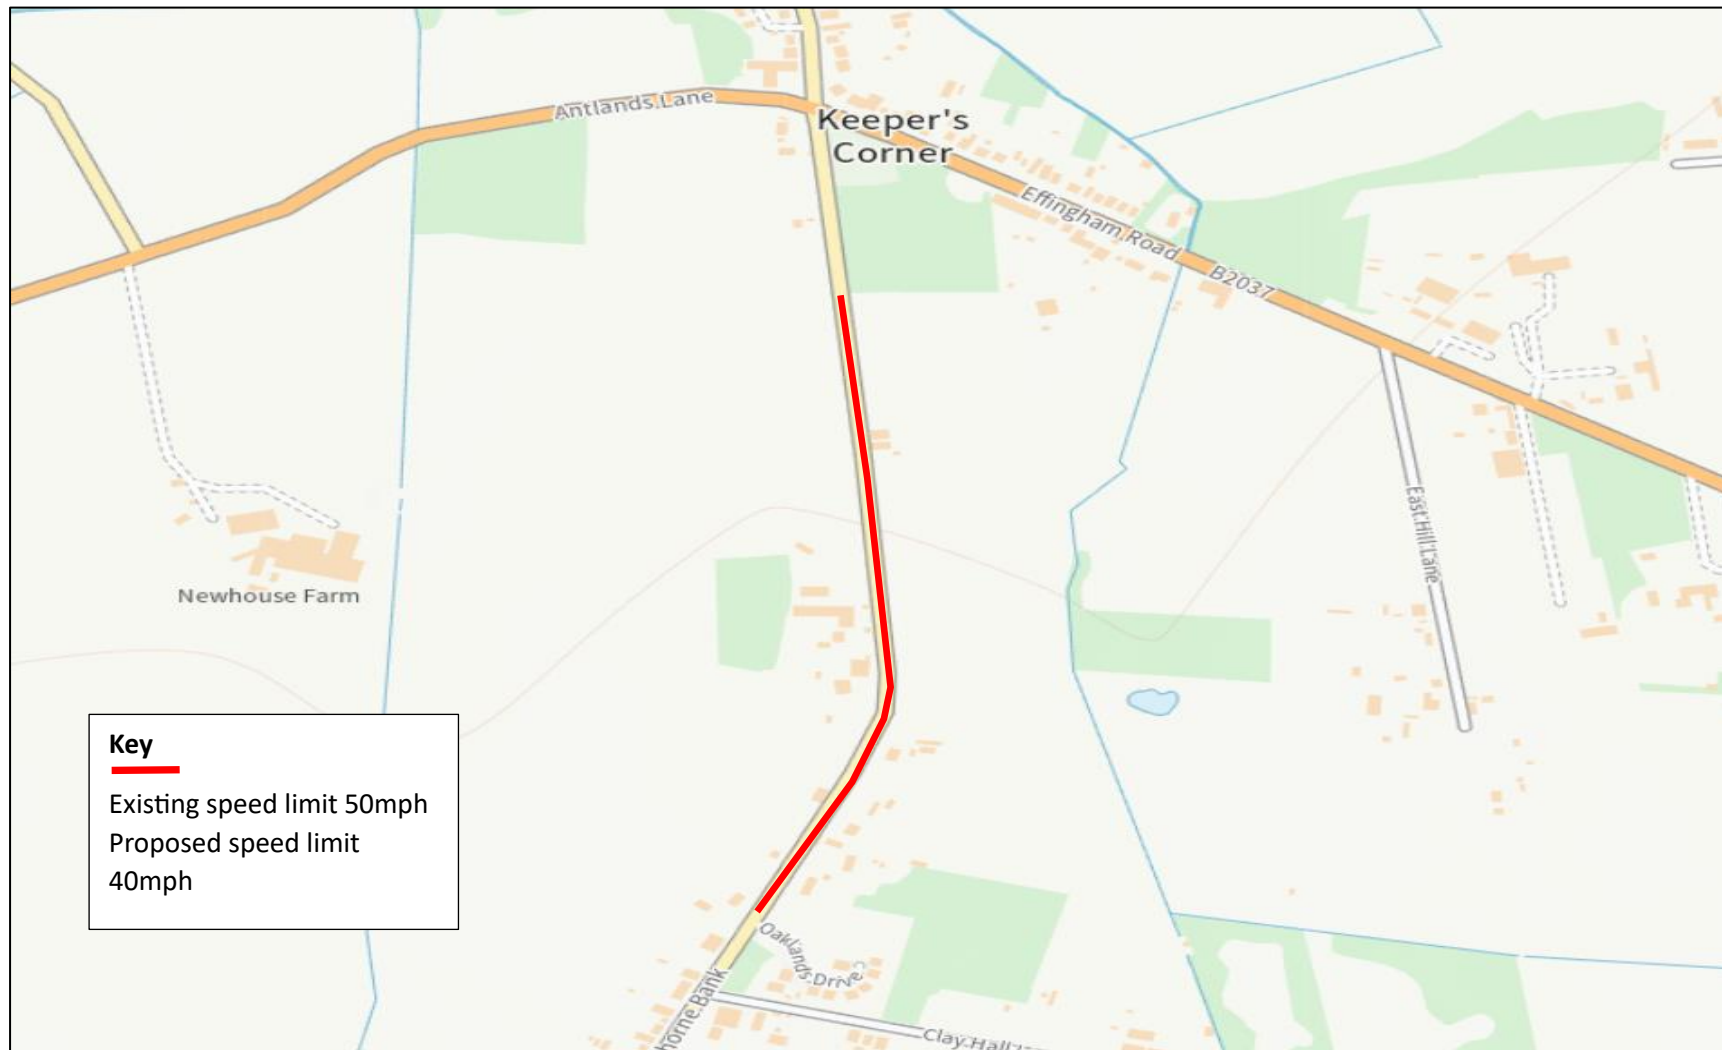

### Antlands Lane, Shipley Bridge TRO plan.

# C67 Keepers Corner, Copthorne TRO plan

## B2037 Effingham Road, Copthorne TRO plan.