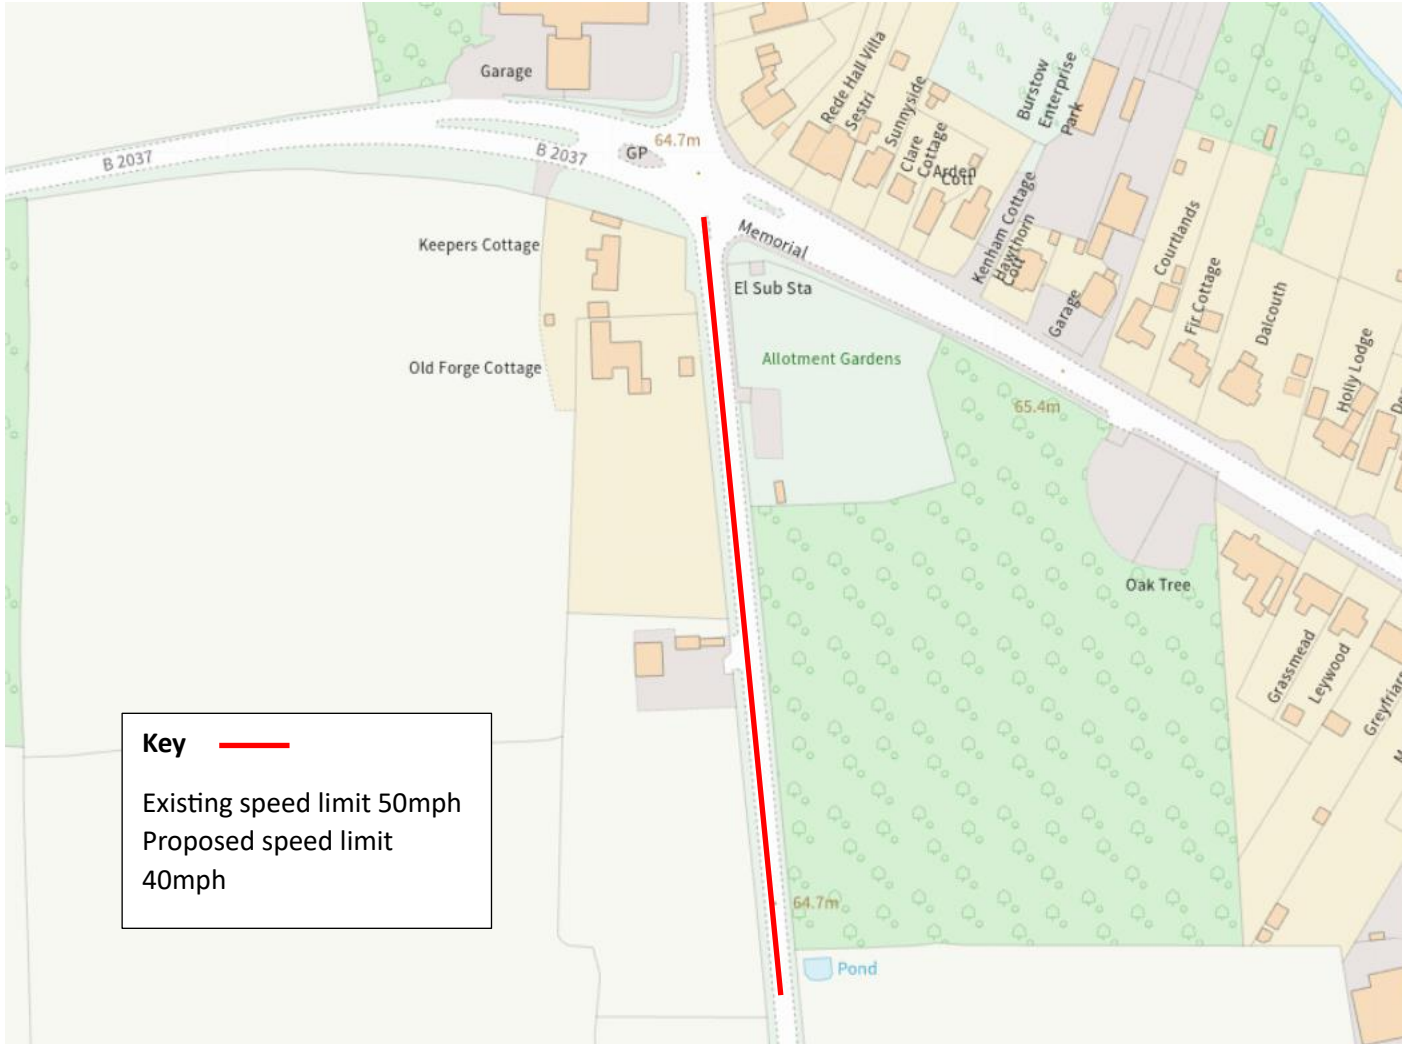

### Antlands Lane, Shipley Bridge TRO plan.

# C67 Keepers Corner, Copthorne TRO plan

## B2037 Effingham Road, Copthorne TRO plan.